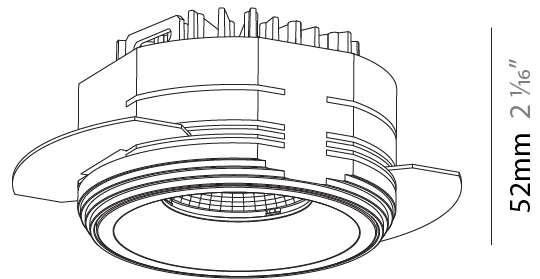

GENERAL

Series: Invader Compact
Subseries: Invader Compact
Brand: Prolicht
Division: Architectural
Mounting Type: Trimless
Mounting Location: Ceiling
Subcategory: Downlight

PHYSICAL

Shape: Round
Diameter (mm): 75
Diameter (in): 2 15/16
Height (mm): 52
Height (in): 2 1/16
Ceiling Thickness (mm): 10 / 12.5 / 15 / 25
Ceiling Thickness (in): 3/8 or 1/2 or 9/16 or 1
Min. Recessing Depth (mm): 60
Min. Recessing Depth (in): 2 3/8
Light Distribution: Downlight
Fixture Finish: SSR / BKV / CWI / CRY / HAB / UFT / ITA / RUA / FTG / MYG / LOD / PUS / FRO / FUP / KIA / POP / BLS / SPG / MEY / GOH / GUM / CHC / COM / ABZ / JAG / OBR / MOS / ROR
Fixture Material: Aluminum
Cut-out Measurements: D. 86mm / 3 3/8"
Upon Request: Unique Sizes Unique Ceiling Thickness

ELECTRICAL

Lamp Type: LED (Zhaga Standard)
Input Wattage (W): 11
Total Output Wattage (W): 10
Dimming: Dali Dimming
Driver Included: No
Driver Location: Recessed Housing
Driver Type: Constant Current - 120Vac
Housing: See Components
Input Voltage (V): 120
Constant Current (MA): 250mA

LED

Number of LEDs: 1
Color Temperature (°K): Warm Dim
Max. Delivered Lumen (lm): 898
Nominal Lumen (lm): 1004
CRI: >90 CRI
Lamp Life (hrs): 50000

OPTICAL

Reflector: 16 / 36 / 56
Upon Request: Special Beam Angles

RATINGS AND CERTIFICATIONS

Certified By: Certified for North American Standards
IP rating: IP44

Ø75mm 2 15/16"

Ø85mm 3 3/8"

52mm 2 1/16"