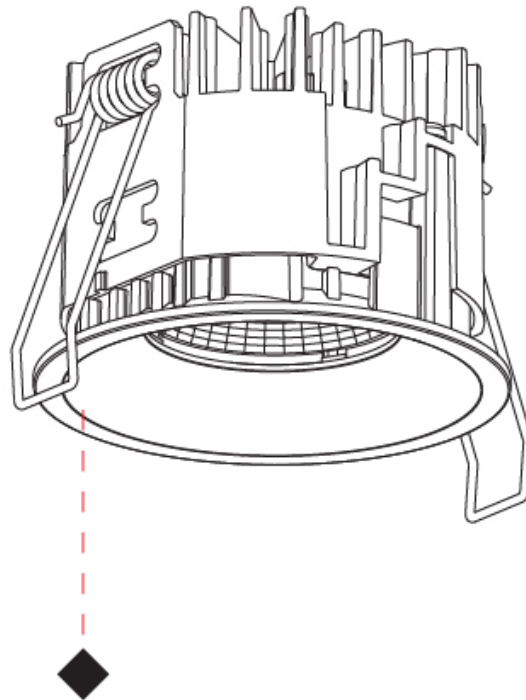

INVADER COMPACT RECESSED

A35811-

PROJECT	_____
TYPE	_____
SPECIFIER	_____
QUANTITY	_____
DATE	_____