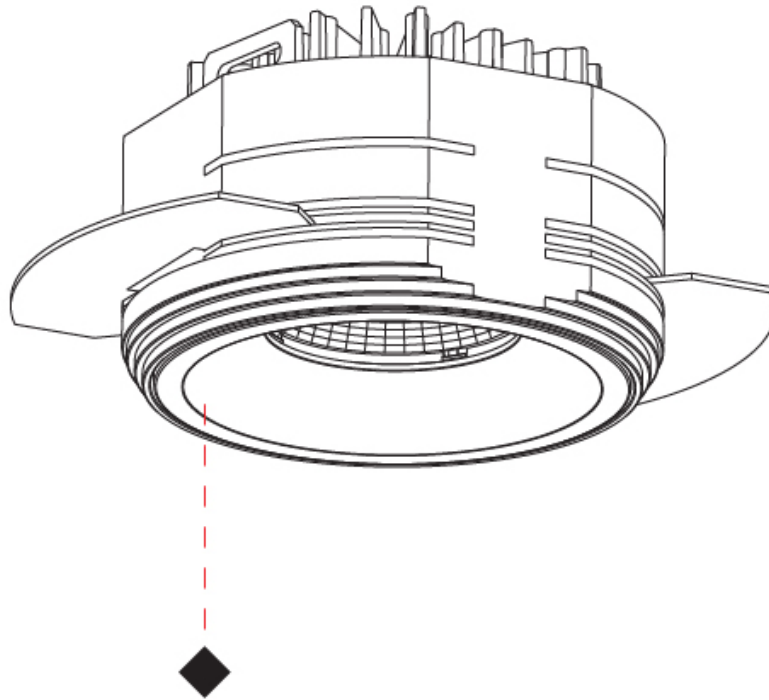

RATINGS AND CERTIFICATIONS

Certified By: Certified for North American Standards
 IP rating: IP44

Ø75mm 2 15/16"

Ø85mm 3 3/8"

52mm 2 1/16"

INVADER COMPACT TRIMLESS

A35810-

PROJECT	_____
TYPE	_____
SPECIFIER	_____
QUANTITY	_____
DATE	_____