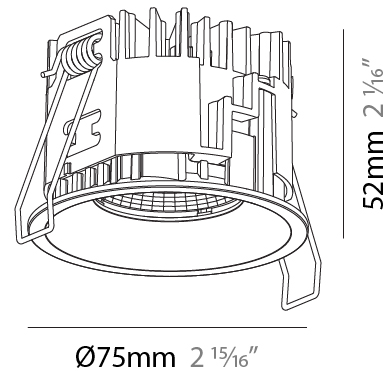

GENERAL

Series: Invader Compact
Subseries: Invader Compact
Brand: Prolicht
Division: Architectural
Mounting Type: Recessed
Mounting Location: Ceiling
Subcategory: Downlight

PHYSICAL

Shape: Round
Diameter (mm): 75
Diameter (in): 2 15/16
Height (mm): 52
Height (in): 2 1/16
Ceiling Thickness (mm): 1 - 25
Ceiling Thickness (in): 1/16 - 1
Min. Recessing Depth (mm): 55
Min. Recessing Depth (in): 2 3/16
Light Distribution: Downlight
Fixture Finish: SSR / BKV / CWI / CRY / HAB / UFT / ITA / RUA / FTG / MYG / LOD / PUS / FRO / FUP / KIA / POP / BLS / SPG / MEY / GOH / GUM / CHC / COM / ABZ / JAG / OBR / MOS / ROR
Fixture Material: Aluminum
Cut-out Measurements: D. 68mm / 2 11/16"

ELECTRICAL

Lamp Type: LED (Zhaga Standard)
Input Wattage (W): 12
Total Output Wattage (W): 9
Dimming: Tri-Mode (Non-Dimming and Phase Dimming (120Vac only) and 0-10V Dimming)
Driver Included: No
Driver Location: Recessed Housing
Driver Type: Constant Current - 120Vac
Driver Class: Class 2
Housing: See components
Input Voltage (V): 120 - 277
Constant Current (MA): 500mA

LED

Number of LEDs: 1
Color Temperature (°K): 2700 / 3000 / 3500 / 4000
Max. Delivered Lumen (lm): 1012 / 1059 / 1098 / 1123
Nominal Lumen (lm): 1141 / 1194 / 1238 / 1266
CRI: >90 CRI
Lamp Life (hrs): 50000

OPTICAL

Reflector°: 18 / 36 / 56

RATINGS AND CERTIFICATIONS

Certified By: Certified for North American Standards
IP rating: IP44